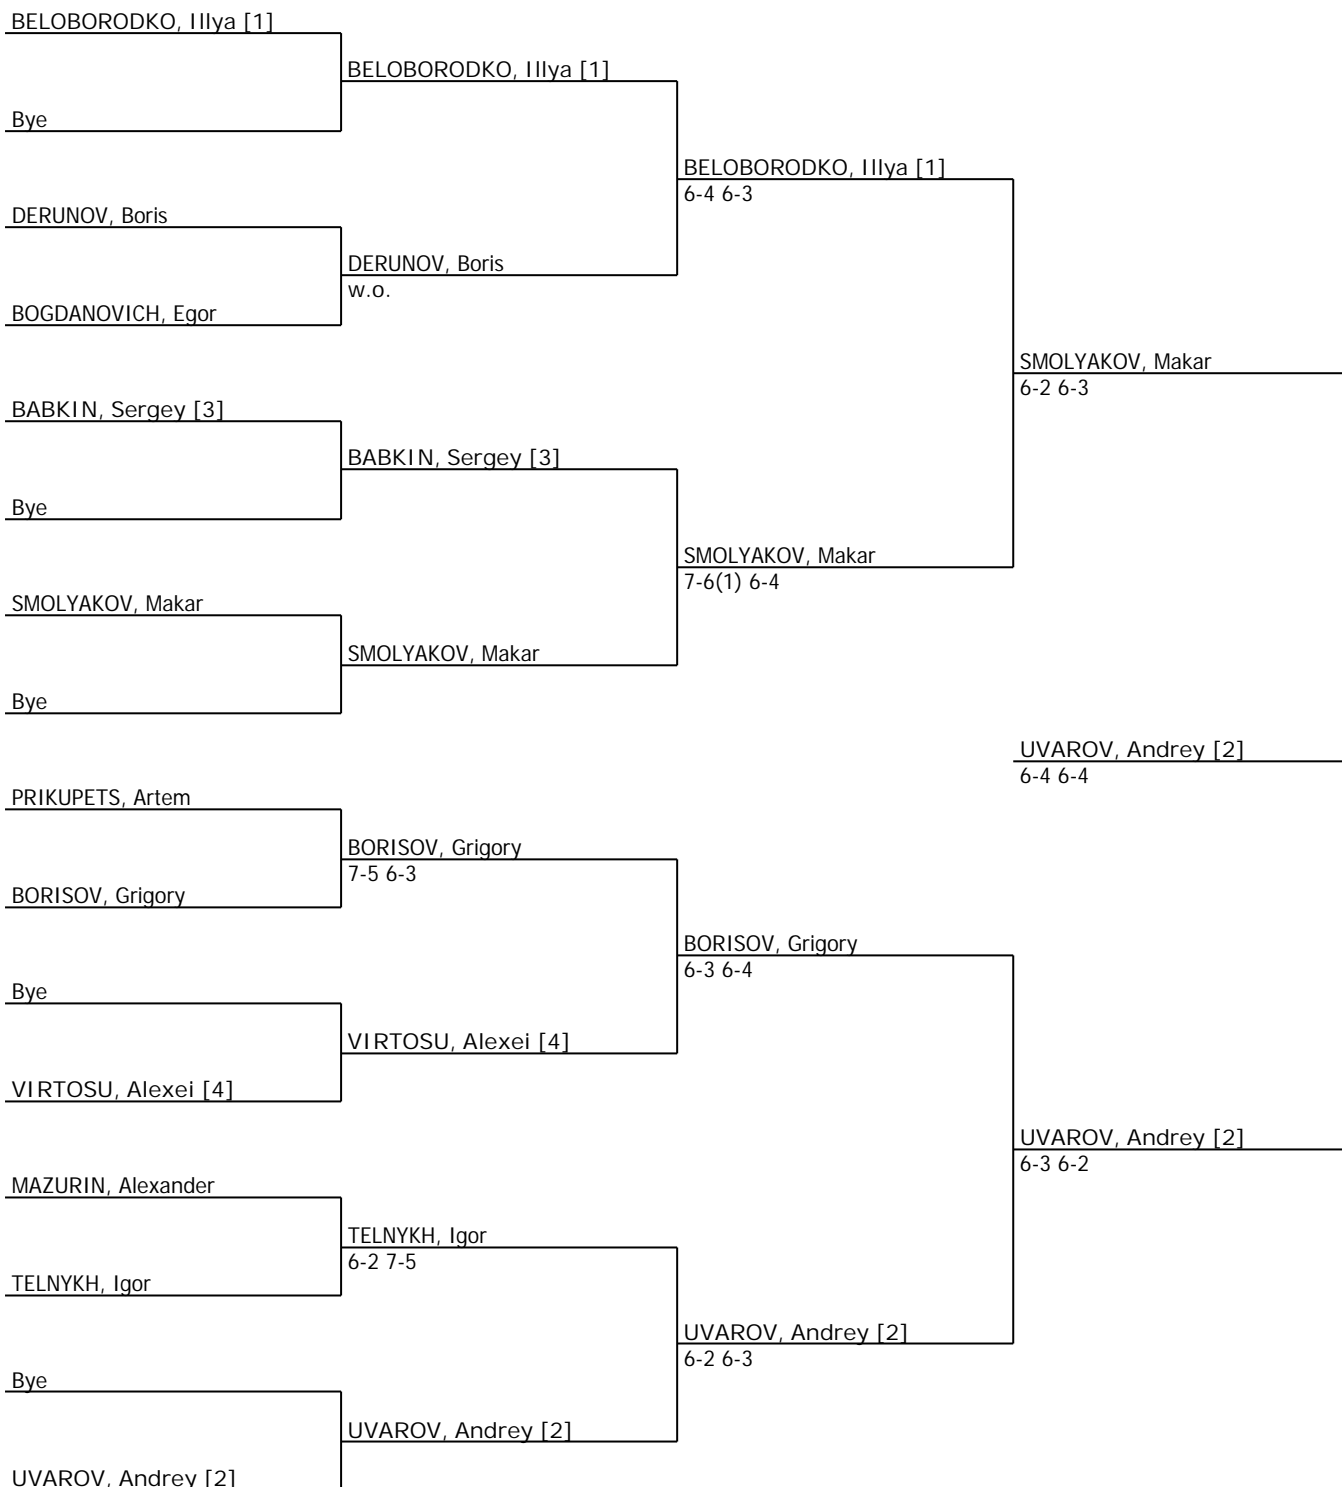

O1 Properties Christmas Cup 2014

Tennis Europe Junior Tour

BS14 - BOYS SINGLES 14
CONSOLATION CONSOLATION

Week of 06 JAN 2014 City, Country Khimki, RUS Tourn. Key TE-RUS-02A-2014 Referee Madina Alimova

Round 1 Quarterfinals Semifinals Final

	# Seeded Players	# Lucky Losers	Replacing	Draw date/time: 05 JAN 2014 18:07
	1 BELOBORODKO, Iliya			Last Direct Acceptance
	2 UVAROV, Andrey			ILYUKHIN, Denis (RUS)
	3 BABKIN, Sergey			Player representatives
4 VIRTOSU, Alexei			Zoziya KARDAVA	
			Makar SMOLYAKOV	
			Signature	
			Madina Alimova	